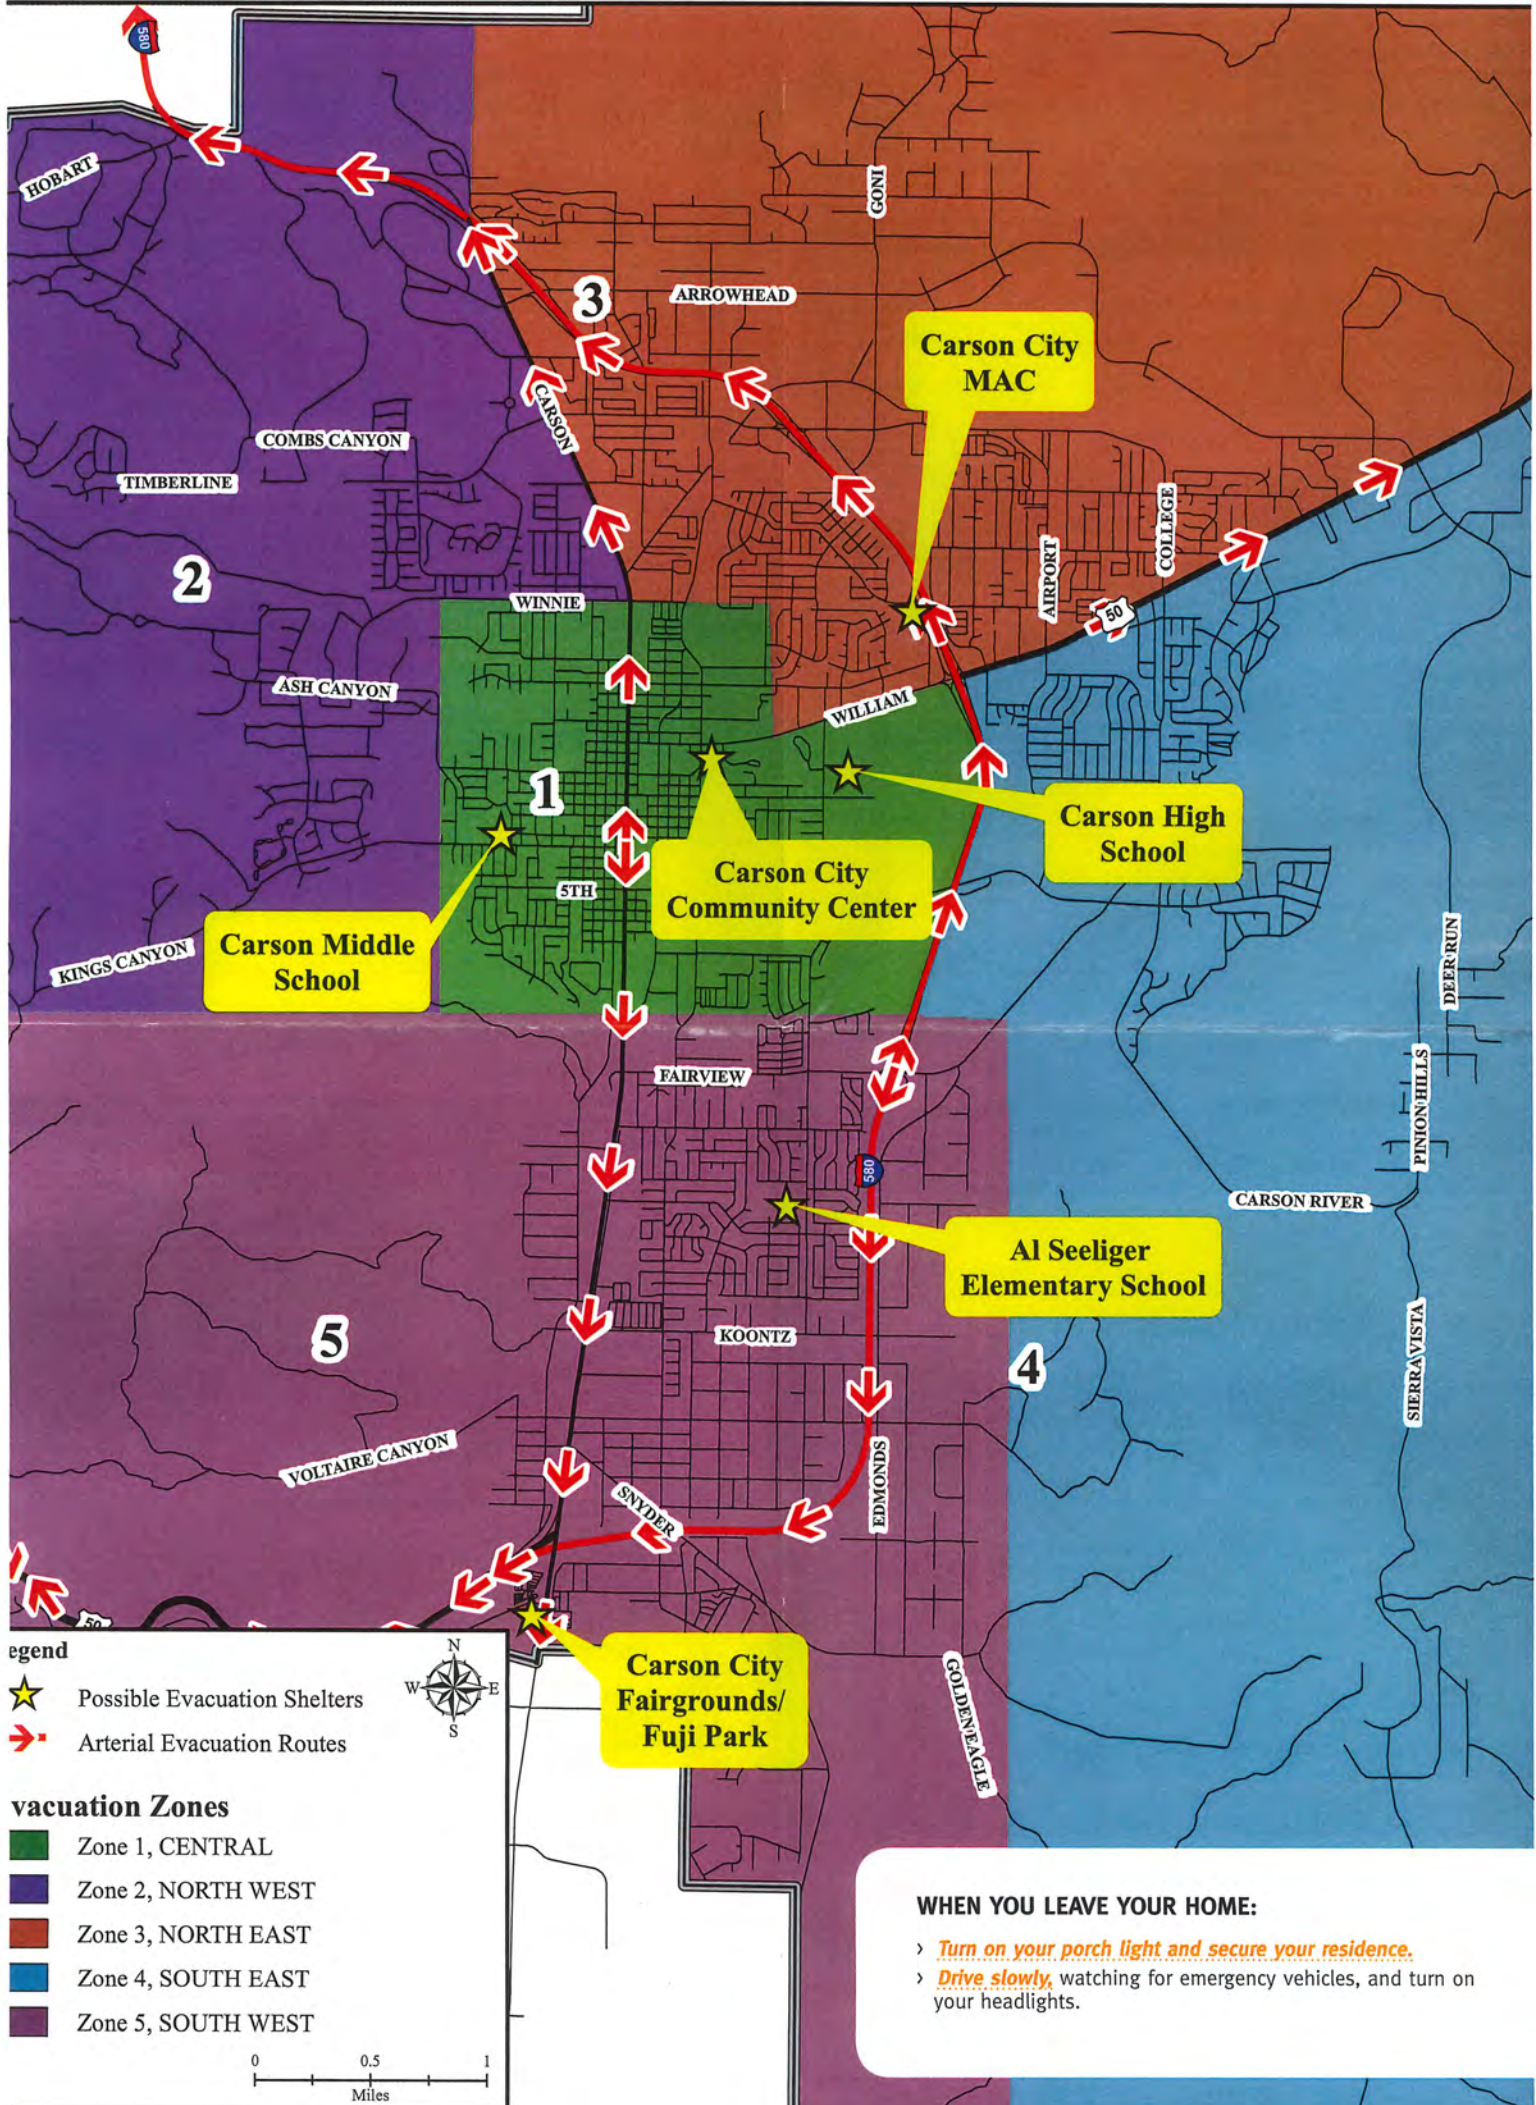

Carson City Evacuation & Emergency Shelter Plan

Carson City Evacuation & Emergency Shelter Plan

Legend

- ★ Possible Evacuation Shelters
- ➔ Arterial Evacuation Routes

Evacuation Zones

- Zone 1, CENTRAL
- Zone 2, NORTH WEST
- Zone 3, NORTH EAST
- Zone 4, SOUTH EAST
- Zone 5, SOUTH WEST

WHEN YOU LEAVE YOUR HOME:

- > Turn on your porch light and secure your residence.
- > Drive slowly, watching for emergency vehicles, and turn on your headlights.