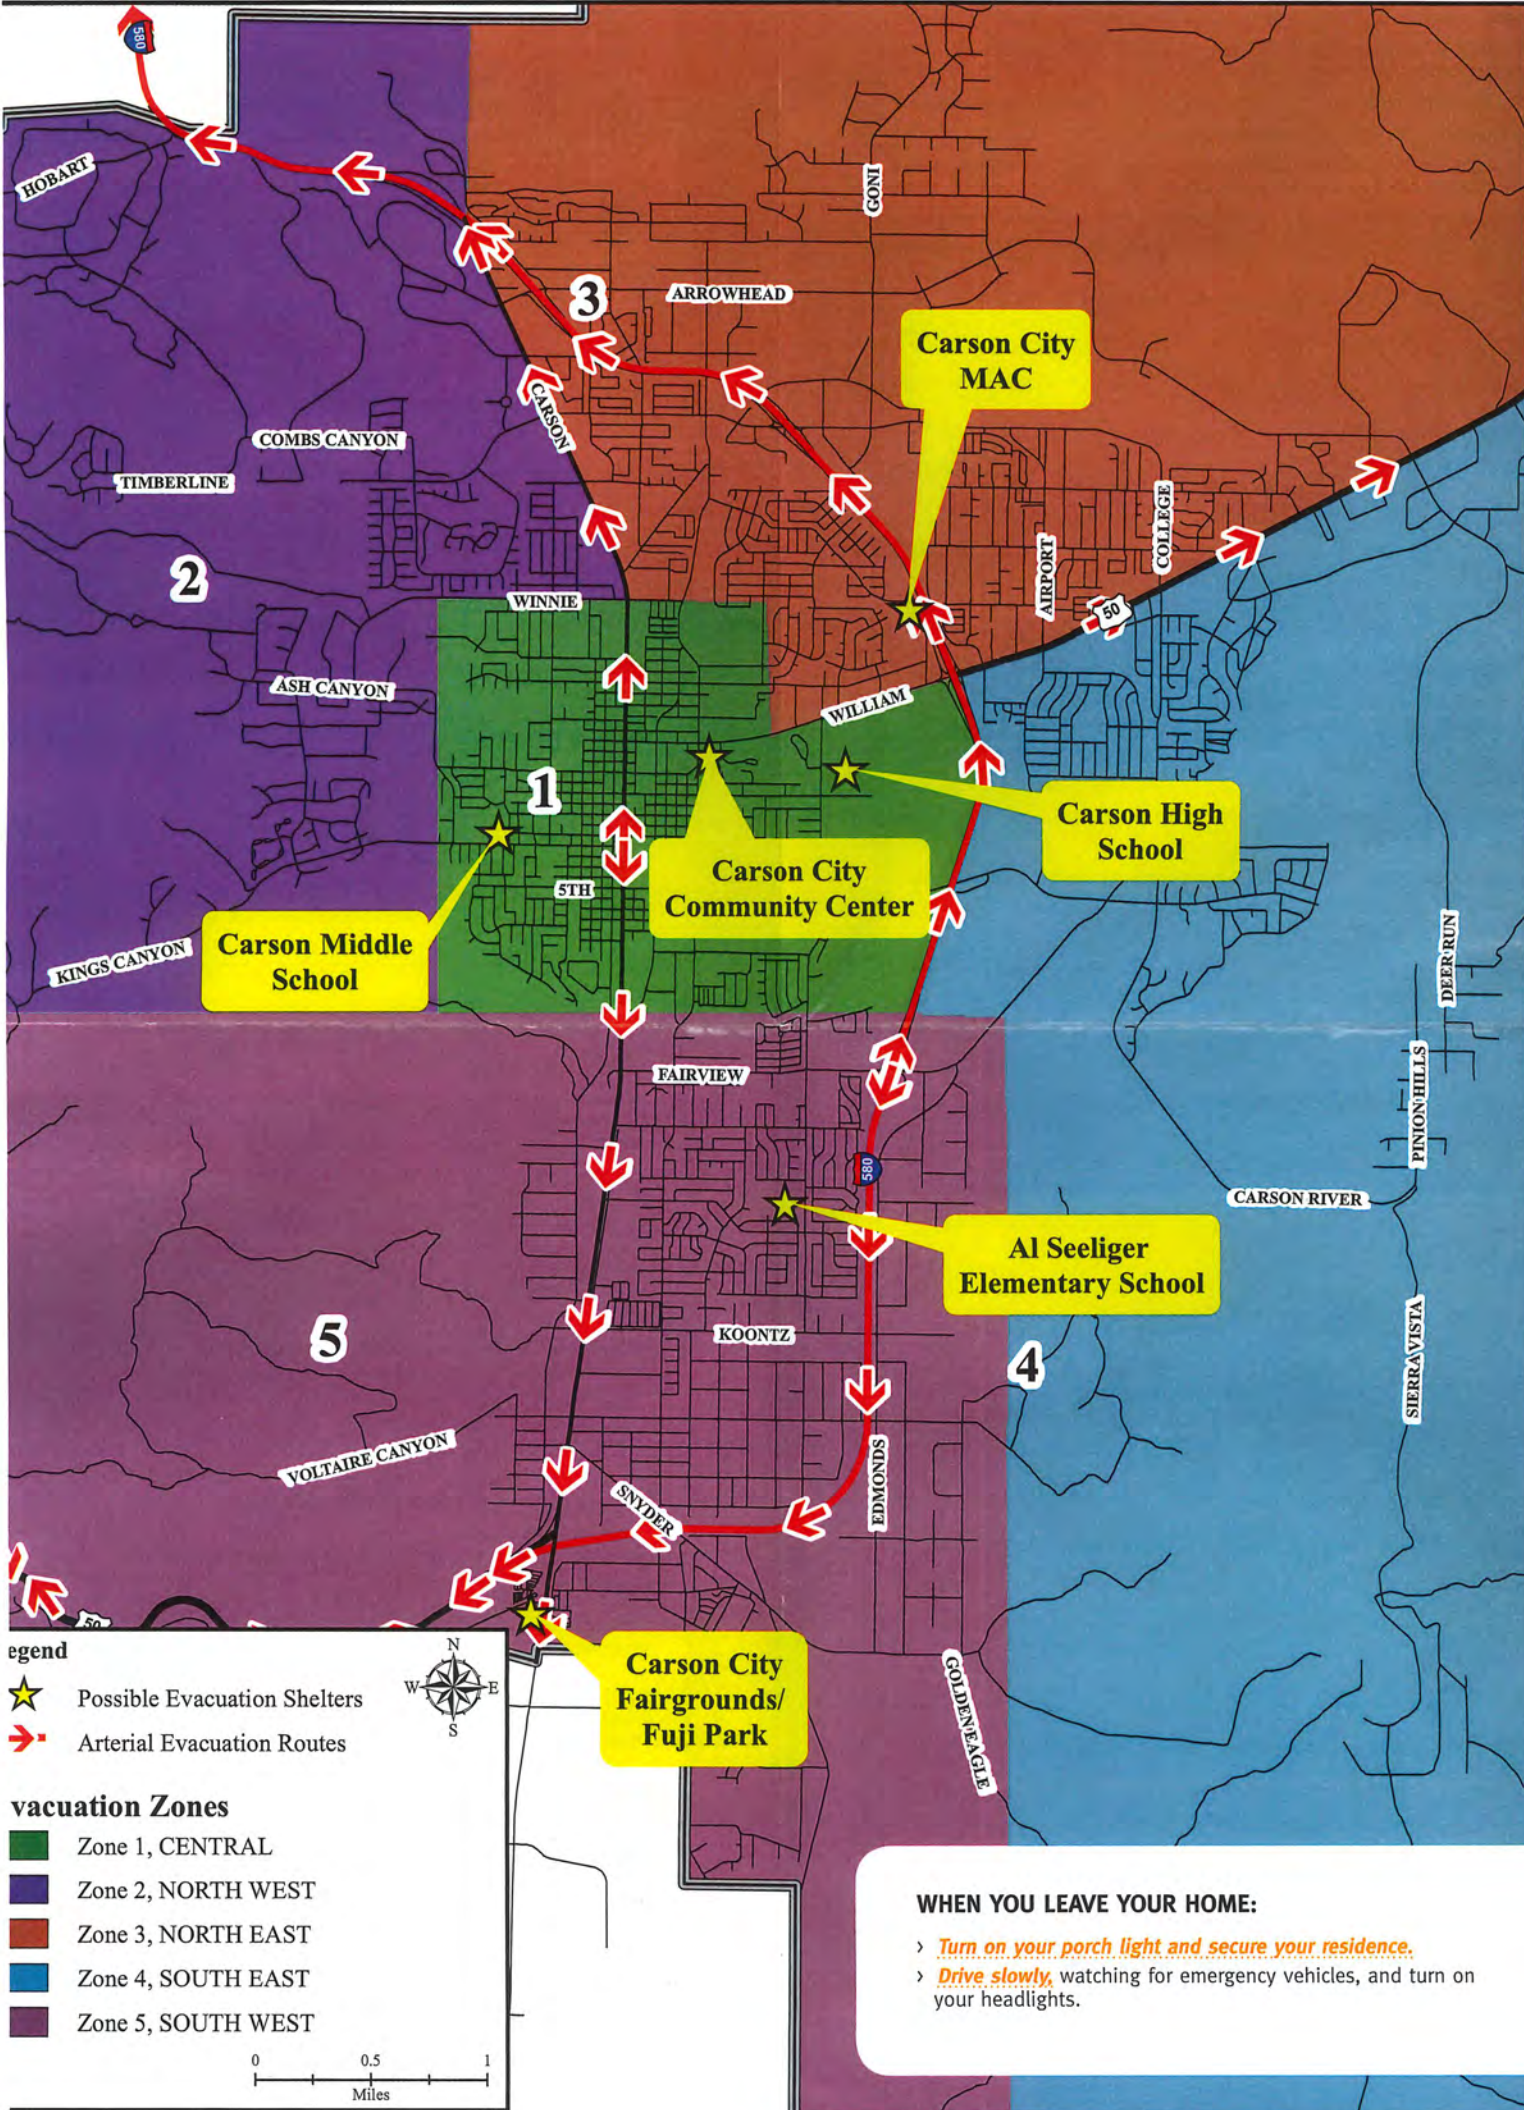

Carson City Evacuation & Emergency Shelter Plan

Carson City Evacuation & Emergency Shelter Plan

Legend

- ★ Possible Evacuation Shelters
- ➔ Arterial Evacuation Routes

Evacuation Zones

- Zone 1, CENTRAL
- Zone 2, NORTH WEST
- Zone 3, NORTH EAST
- Zone 4, SOUTH EAST
- Zone 5, SOUTH WEST

WHEN YOU LEAVE YOUR HOME:

- > Turn on your porch light and secure your residence.
- > Drive slowly, watching for emergency vehicles, and turn on your headlights.